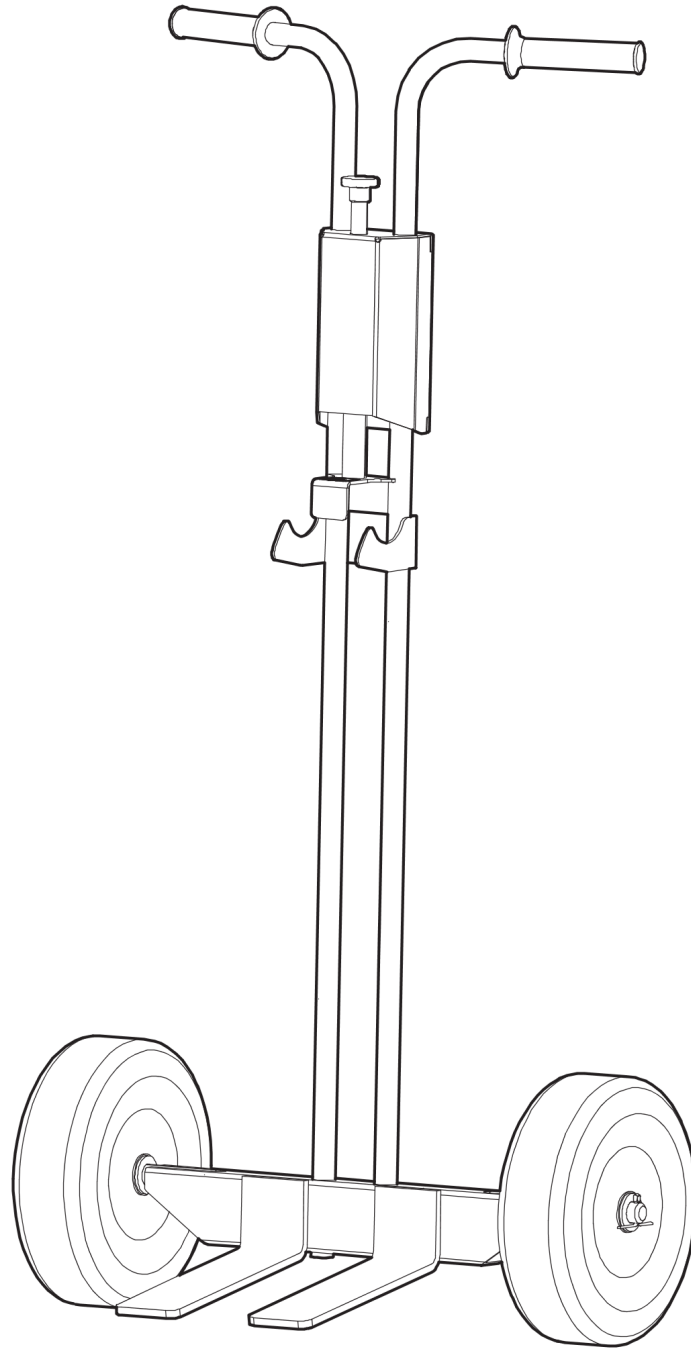

Service, repair and wear part kits Transmission repair kit

NO EXPLODED VIEW
AVAILABLE
FOR THIS BOM

Item	Part No.	Name	Qty	L
1	594655101	Repair kit, transmission	1	
2	594537401	Needle roller bearing	1	
3	594258501	Ball Bearing	1	
4	595144401	Circlip ring	1	
5	594537301	Needle roller bearing	1	
6	595045601	Snap ring	2	
7	594531701	Ball Bearing	2	
8	595353501	Internal circlip	2	
9	594537601	Sealing	1	
10	-	Nut, M12 x 1.25 mm A3K	1	
11	595355201	O-ring	1	
12	-	Screw, M10 x 25 mm 8.8 A3K	4	
13	595117701	O-Ring	1	
14	-	Washer, 10.5 x 22 x 2 mm, 0.41 x 0.87 x 0.08 in. 300 HV	4	
15	-	Screw, M10 x 35 mm 8.8 A3K	4	
16	-	Washer, 8.4 x 26 x 3 mm, 0.33 x 1.02 x 0.12 in.	1	
17	-	Screw, M8 x 25 mm 8.8 A2K	1	

Item	Part No.	Name	Qty	L
1	595363801	Indicator and hour meter kit	1	

Service, repair and wear part kits Trolley

Item	Part No.	Name	Qty	L
1	595519401	Trolley	1	

Service, repair and wear part kits Repair kit, Bellows

Item	Part No.	Name	Qty	L
1	595033501	Hexagon bolt	2	
2	594349601	Hose clamp	2	
3	594652001	Bellows	1	

Spare parts list Handle and covers

Refer to the Parts Online web page for most up-to-date information. The printed information might be outdated.