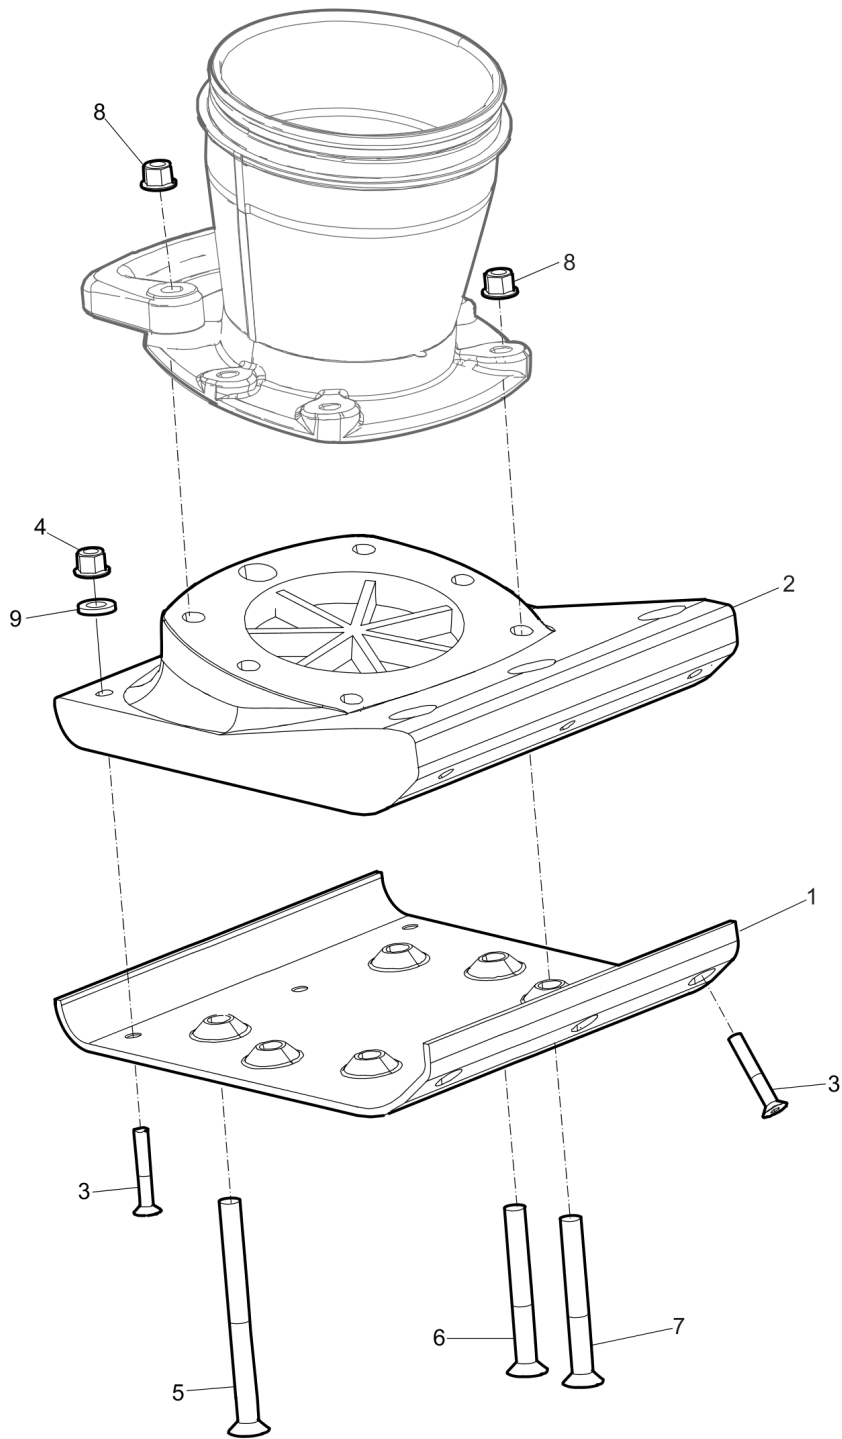

Item	Part No.	Name	Qty	L
1	594753201	Gear wheel	1	
2	594537401	Needle roller bearing	1	
3	594442201	Connecting rod	1	
4	594258501	Ball Bearing	1	
5	594124701	Circlip	1	
6	594537301	Needle roller bearing	1	
7	595114001	Circlip	2	
8	594531701	Ball Bearing	2	
9	595046201	Retaining ring	2	
10	594537601	Sealing	1	
11	594444001	Shaft	1	
12	594166901	Crankcase	1	
13	595047201	O-ring	1	
14	595362901	Cover	1	
15	595179801	Hexagon socket head cap screw	4	
16	594501701	Pin	1	
17	595046901	O-ring	1	
18	595066701	plain washer	4	
19	595058301	screw M 6	4	
20	594178401	Outer tube	1	

Spare parts list Spring unit

Refer to the Parts Online web page for most up-to-date information. The printed information might be outdated.

Item	Part No.	Name	Qty	L
1	594444301	Plug	2	
2	594444101	Piston bolt	1	
3	594447401	Rod piston head	1	
4	594456301	Lid	1	
5	594441801	Spring	2	
6	594441701	Spring	2	
7	594441901	Stop	1	
8	594456001	Rod piston	1	
9	594442001	Stop	1	
10	594349601	Hose clamp	2	
11	595033501	Hexagon bolt	2	
12	594652001	Bellows	1	
13	595058501	Screw	12	
14	594474301	Bellows support	1	
15	594518501	Sight plug	1	
16	594455901	Gasket	1	
17	594456101	Inner tube	1	
18	594458201	Handle	1	
19	594537501	Plug	1	
20	595047101	O-ring	1	
21	594451101	Lid	1	
22	595047701	Seal ring	6	
23	594123301	Nut, M12, 10.9	2	
24	594518401	Fiber washer	1	
25	594193401	Foot	1	

Refer to the Parts Online web page for most up-to-date information. The printed information might be outdated.

Spare parts list Foot 230 mm (9 in.)

Item	Part No.	Name	Qty	L
1	594452001	Ground plate	1	
2	594452101	Foot	1	
3	594517001	Screw, M8 x 50 mm NYLOK BLUE PATCH™(Known as TUF-LOK® in Europe)	6	A
4	595064601	Lock nut, M8x1.25 mm A2K	6	
5	594517201	Screw, M12 x 150 mm 10.9 GEOMET®	2	B
6	594514301	Screw, M12 x 100 mm 10.9 GEOMET®	2	B
7	594517101	Screw, M12 x 110 mm 10.9 GEOMET®	2	B
8	-	Nut, M12 x 1.75 mm A3K	6	
9	-	Washer, 8.4 x 22 x 3 mm, 0.33 x 0.87 x 0.12 in. HV300	6	