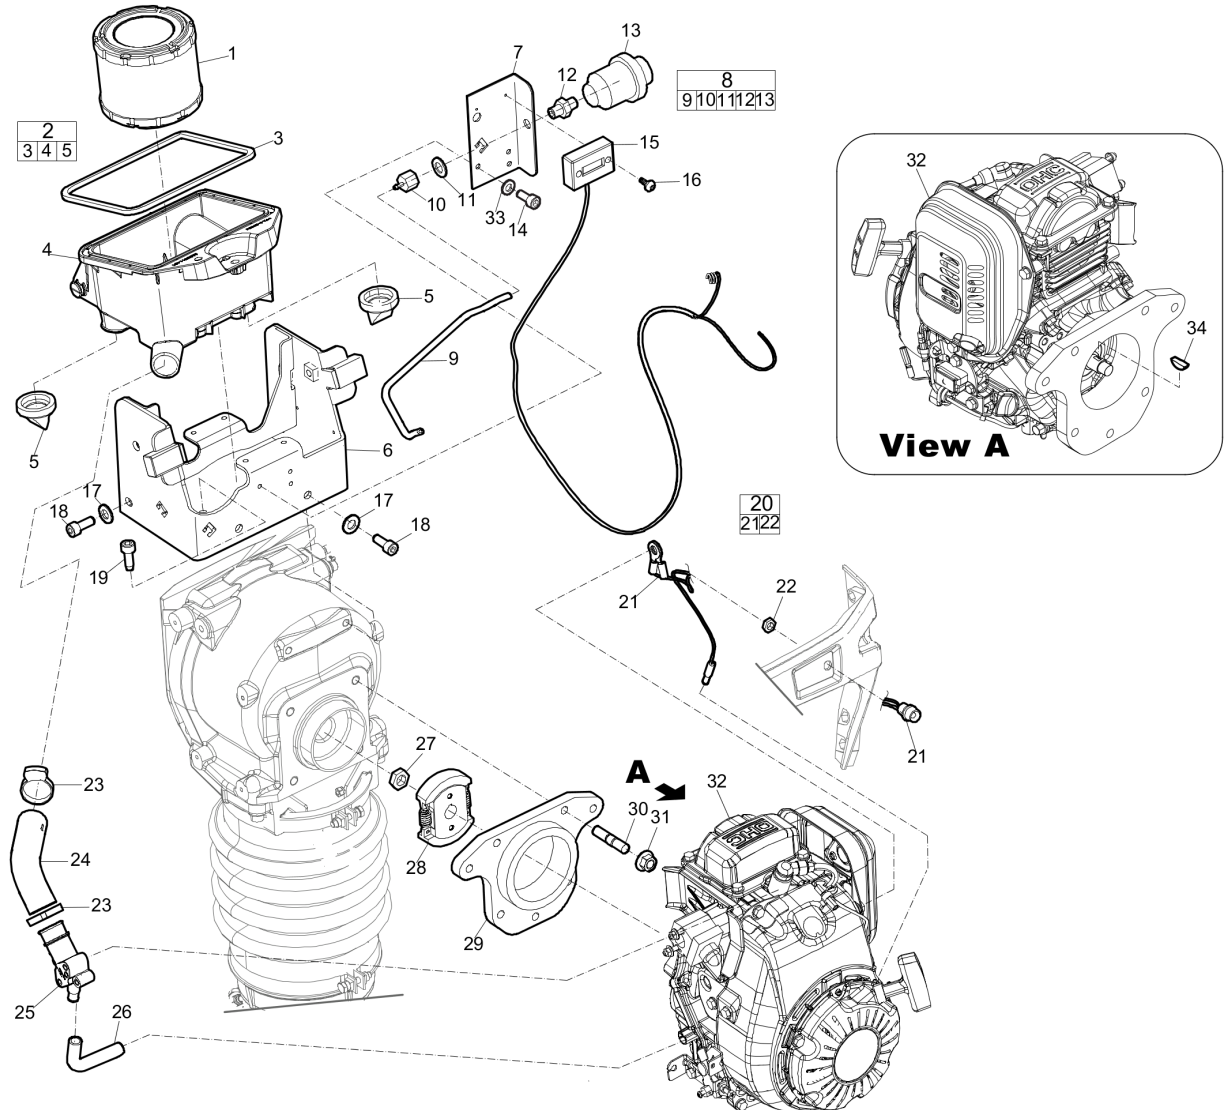

Spare parts list Air filter and engine installation

Refer to the Parts Online web page for most up-to-date information. The printed information might be outdated.

Item	Part No.	Name	Qty	L
1	594168701	Air filter, complete	1	
2	594168001	Air filter housing, complete	1	
3	594179001	Gasket	1	
4	-	Air filter housing	1	
5	594169101	Evacuator valve	2	
6	594192201	Handle bracket	1	
7	595363701	Holder	1	
8	594178301	Air filter indicator, complete	1	
9	594171401	Hose	1	
10	594171301	Connection	1	
11	594171201	Washer	1	
12	594171101	Fitting	1	
13	594171501	Air filter indicator	1	
14	595111101	Screw, M6 x 14 mm	3	
15	594169201	Hour meter	1	
16	594121701	Screw, RXK PHIL ST 2.9 x 6.5 mm	2	
17	595043901	Lock washer	4	
18	595348301	Screw	4	
19	595348101	Hex sock. screw	4	
20	594177101	Engine oil indicator, complete	1	
21	-	Wiring harness	1	
22	-	Nut	1	
23	594125901	Hose clamp	2	
24	594168301	Air intake hose	1	
25	594168101	Air hose connection	1	
26	594437601	Hose	1	
27	594122701	Nut, M12 x 1.25 mm A3K	1	
28	594161701	Centrifugal clutch, complete	1	
29	595375801	Engine adapter	1	
30	595463801	Stud, M10 x 47 mm	4	
31	595035501	Nut, fine pitch, M10 x 1.25 mm	4	
32	594177001	Engine, complete Honda GXR120RT KRD6	1	
33	595036501	Plain washer	3	
34	594460001	Key	1	

Refer to the Parts Online web page for most up-to-date information. The printed information might be outdated.