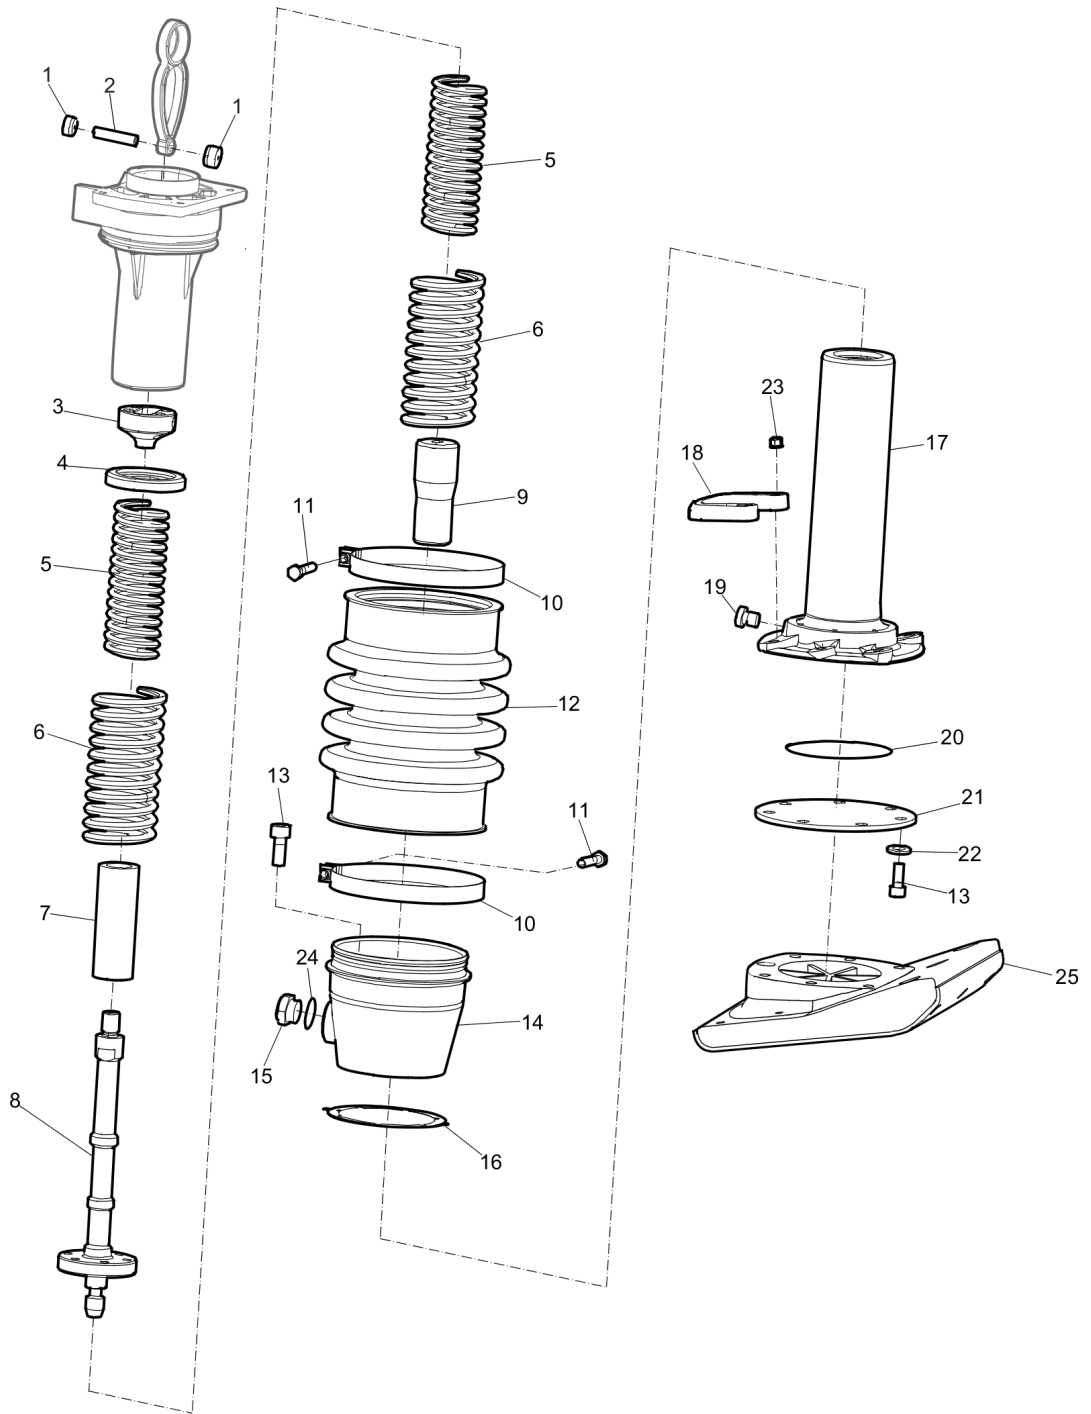

Spare parts list Spring unit

Refer to the Parts Online web page for most up-to-date information. The printed information might be outdated.

Item	Part No.	Name	Qty	L
1	594444301	Plug	2	
2	594444101	Piston bolt	1	
3	594447401	Rod piston head	1	
4	594456301	Lid	1	
5	594441801	Spring	2	
6	594441701	Spring	2	
7	594441901	Stop	1	
8	594456001	Rod piston	1	
9	594442001	Stop	1	
10	594349601	Hose clamp	2	
11	595033501	Hexagon bolt	2	
12	594652001	Bellows	1	
13	595058501	Screw	12	
14	594474301	Bellows support	1	
15	594518501	Sight plug	1	
16	594455901	Gasket	1	
17	594456101	Inner tube	1	
18	594458201	Handle	1	
19	594537501	Plug	1	
20	595047101	O-ring	1	
21	594451101	Lid	1	
22	595047701	Seal ring	6	
23	594123301	Nut, M12, 10.9	2	
24	594518401	Fiber washer	1	
25	594193401	Foot	1	

Refer to the Parts Online web page for most up-to-date information. The printed information might be outdated.