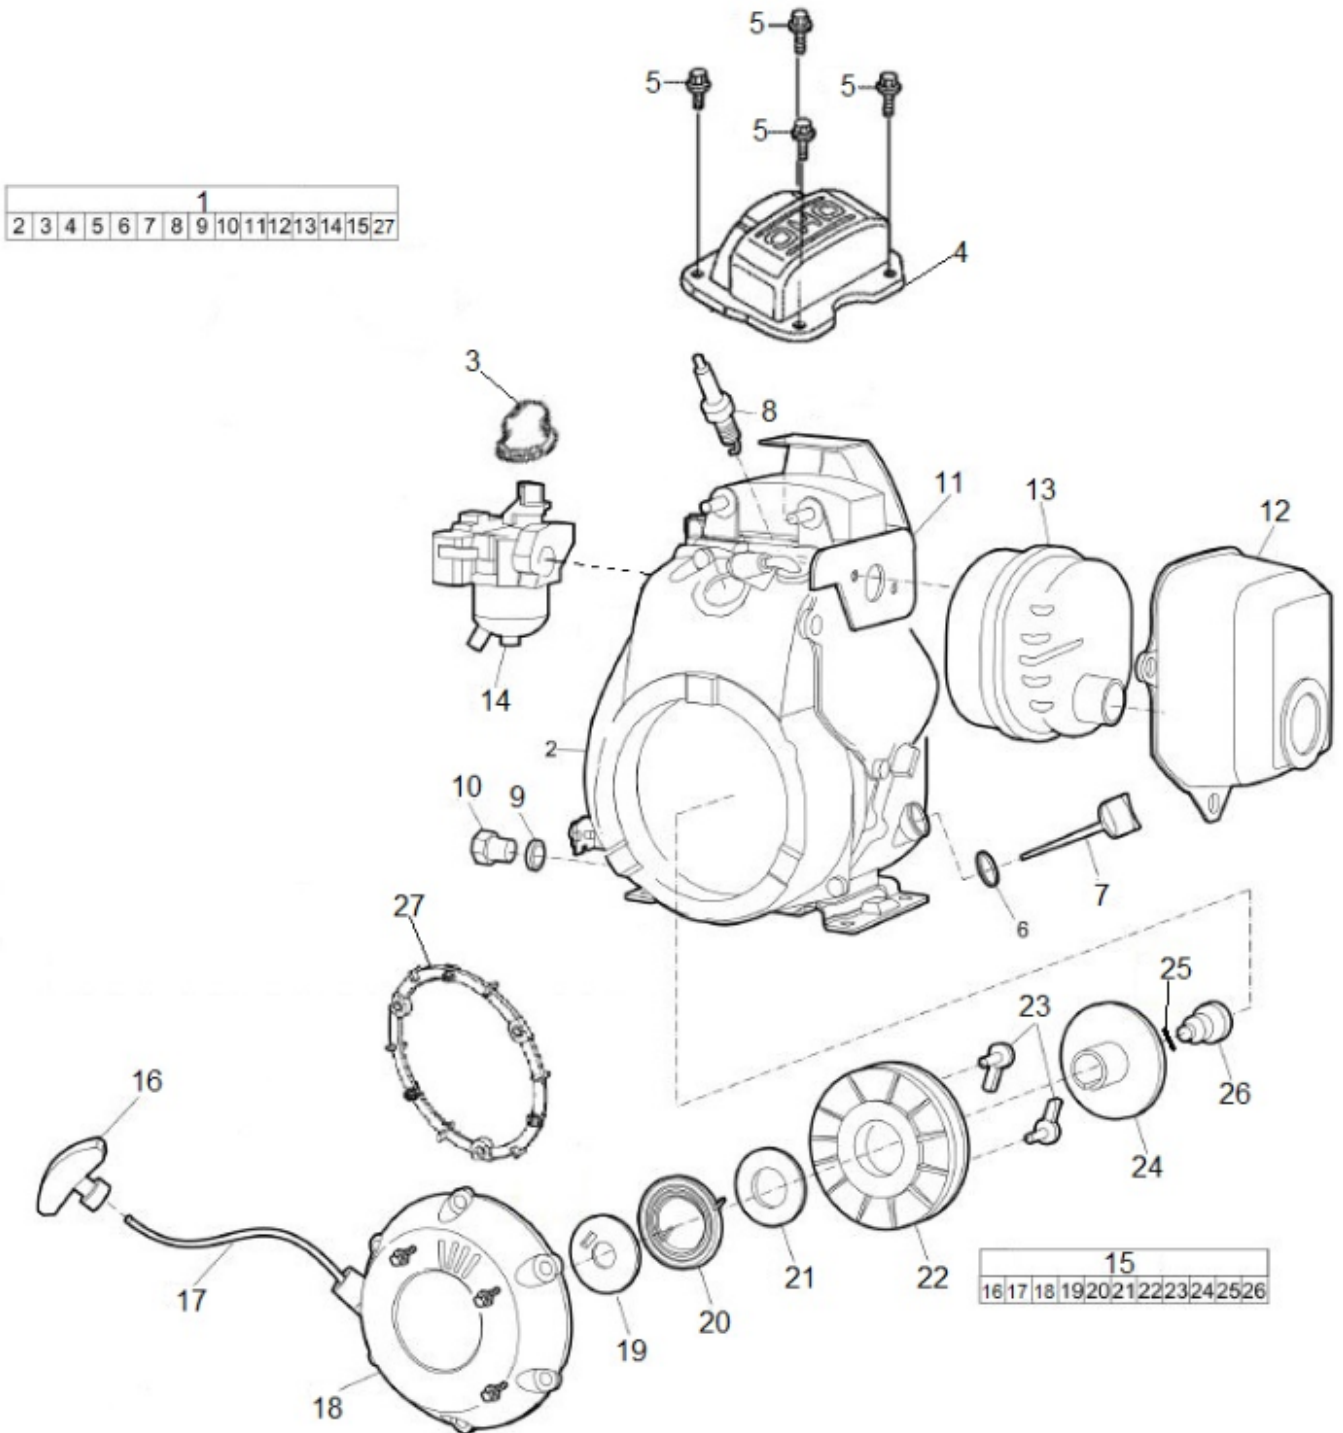

Spare parts list Engine, Honda GXR120

Item	Part No.	Name	Qty	L
1	594177001	Engine, complete Honda GXR120RT KRD6	1	
2	--	Engine	1	
3	594189901	Pump primer	1	
4	594191201	Cover, head	1	
5	594191301	Bolt, flange, 6x14 (ct200)	1	
6	595374201	Oil dipstick gasket	1	
7	595374301	Oil Dipstick CPL	1	
8	594190601	Plug, spark (cr5hsb)	1	
9	595048901	Oil plug gasket	1	
10	595374401	Oil plug	1	
11	595372401	Gasket, muffler	1	
12	595129001	Cover	1	
13	595372301	Muffler	1	
14	594213801	carburettor	1	
27	594189801	Spacer, recoil starter mounting	1	
15	594215601	Recoil starter complete	1	
16	594190201	Handle	1	
17	594190301	Rope, recoil starter	1	
18	594190001	Cover black	1	
19	594190501	Plate, slide	1	
20	594190101	Spring	1	
21	594190401	Plate, side	1	
22	595371801	Reel	1	
23	595371901	Ratchet, starter	2	
24	595372001	Guide, ratchet	1	
25	595372101	Spring, friction	1	
26	595372201	Screw, setting	1