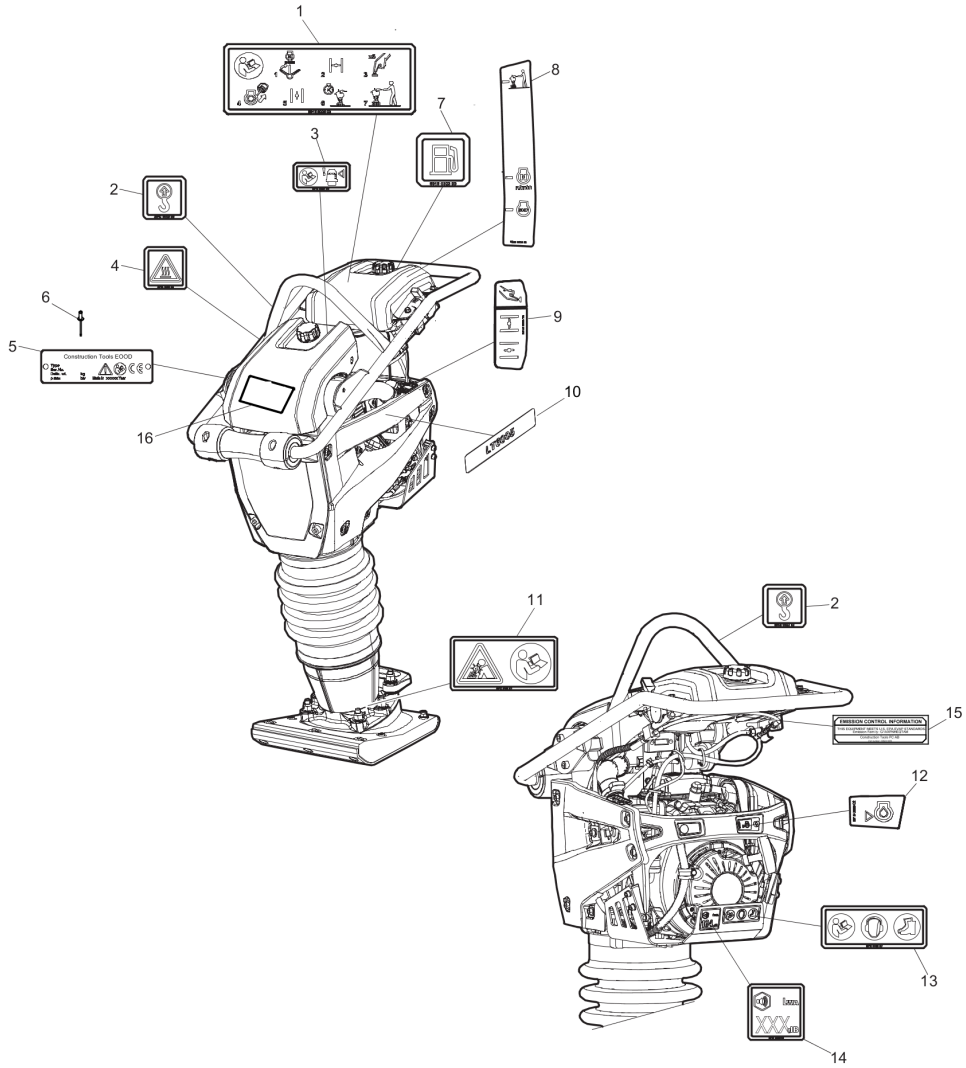

Spare parts list Labels

Refer to the Parts Online web page for most up-to-date information. The printed information might be outdated.

Item	Part No.	Name	Qty	L
1	594661401	Label, start instruction	1	
2	594659901	Label, lifting point	2	
3	594660001	Label, air filter indicator	1	
4	594659801	Safety label, hot surfaces	1	
5	-	Data plate (Not available separately)	1	
6	-	Rivet	2	
7	594660201	Label, fuel	1	
8	594660101	Label, start instruction	1	
9	594661101	Label, engine choke and primer pump	1	
10	594172901	Product label "LT 6005"	2	
11	594514401	Safety label, compressed spring package	1	
12	594661301	Label, engine oil indicator	1	
13	594659601	Safety label, read instructions, ear protection and safety boots	1	
14	-	Sound power label	1	
15	594170301	Information label, emission control information	1	
16	595376001	Product label	1