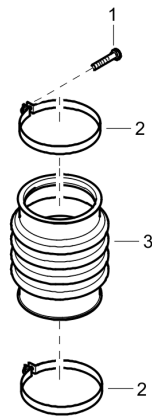

Service, repair and wear part kits Transmission repair kit

NO EXPLODED VIEW
AVAILABLE
FOR THIS BOM

Item	Part No.	Name	Qty	L
1	594655101	Repair kit, transmission	1	
2	594537401	Needle roller bearing	1	
3	594258501	Ball Bearing	1	
4	595144401	Circlip ring	1	
5	594537301	Needle roller bearing	1	
6	595045601	Snap ring	2	
7	594531701	Ball Bearing	2	
8	595353501	Internal circlip	2	
9	594537601	Sealing	1	
10	-	Nut, M12 x 1.25 mm A3K	1	
11	595355201	O-ring	1	
12	-	Screw, M10 x 25 mm 8.8 A3K	4	
13	595117701	O-Ring	1	
14	-	Washer, 10.5 x 22 x 2 mm, 0.41 x 0.87 x 0.08 in. 300 HV	4	
15	-	Screw, M10 x 35 mm 8.8 A3K	4	
16	-	Washer, 8.4 x 26 x 3 mm, 0.33 x 1.02 x 0.12 in.	1	
17	-	Screw, M8 x 25 mm 8.8 A2K	1	

Service, repair and wear part kits Extended foot kit

Item	Part No.	Name	Qty	L
1	595462801	Extended foot kit	1	
2	-	Foot	1	
3	-	Screw, M12 x 90 mm 10.9 GEOMET®	2	A
4	-	Screw, M12 x 70 mm 10.9 GEOMET®	4	A
5	-	Nut, M12	6	
6	-	Washer, 13 x 24 x 2 mm, 0.51 x 0.98 x 0.08 in. 300 HV	6	
7	-	Instruction label	1	B

Item	Part No.	Name	Qty	L
1	595033501	Hexagon bolt	2	
2	594349601	Hose clamp	2	
3	594652001	Bellows	1	

Spare parts list Handle and covers

Refer to the Parts Online web page for most up-to-date information. The printed information might be outdated.

Item	Part No.	Name	Qty	L
1	594191501	Handle	1	
2	595276101	Hood, complete	1	
3	594192101	Hood knob	1	
4	-	Hood	1	
5	595036001	Nut	4	
6	594458501	Roller	2	
7	595348301	Screw	12	
8	595111201	Screw, M6x30, 8.8	4	
9	594167301	Rear cover	1	
10	595034501	Hex. Sock. Screw	4	
11	595348101	Hex sock. screw	4	
12	595034201	Screw	16	
13	594959401	Engine cover	1	
14	594167401	Right side cover	1	
15	595036501	Plain washer	4	
16	595036601	Washer DIN125	12	
17	594759801	Top bracket	1	
18	-	Air filter housing	1	A
19	594167001	Shock absorber	2	
20	594167501	Left side cover	1	
21	595035701	Nut DIN934	4	
22	594181501	Distance sleeve	4	
23	596243501	Grommet	2	