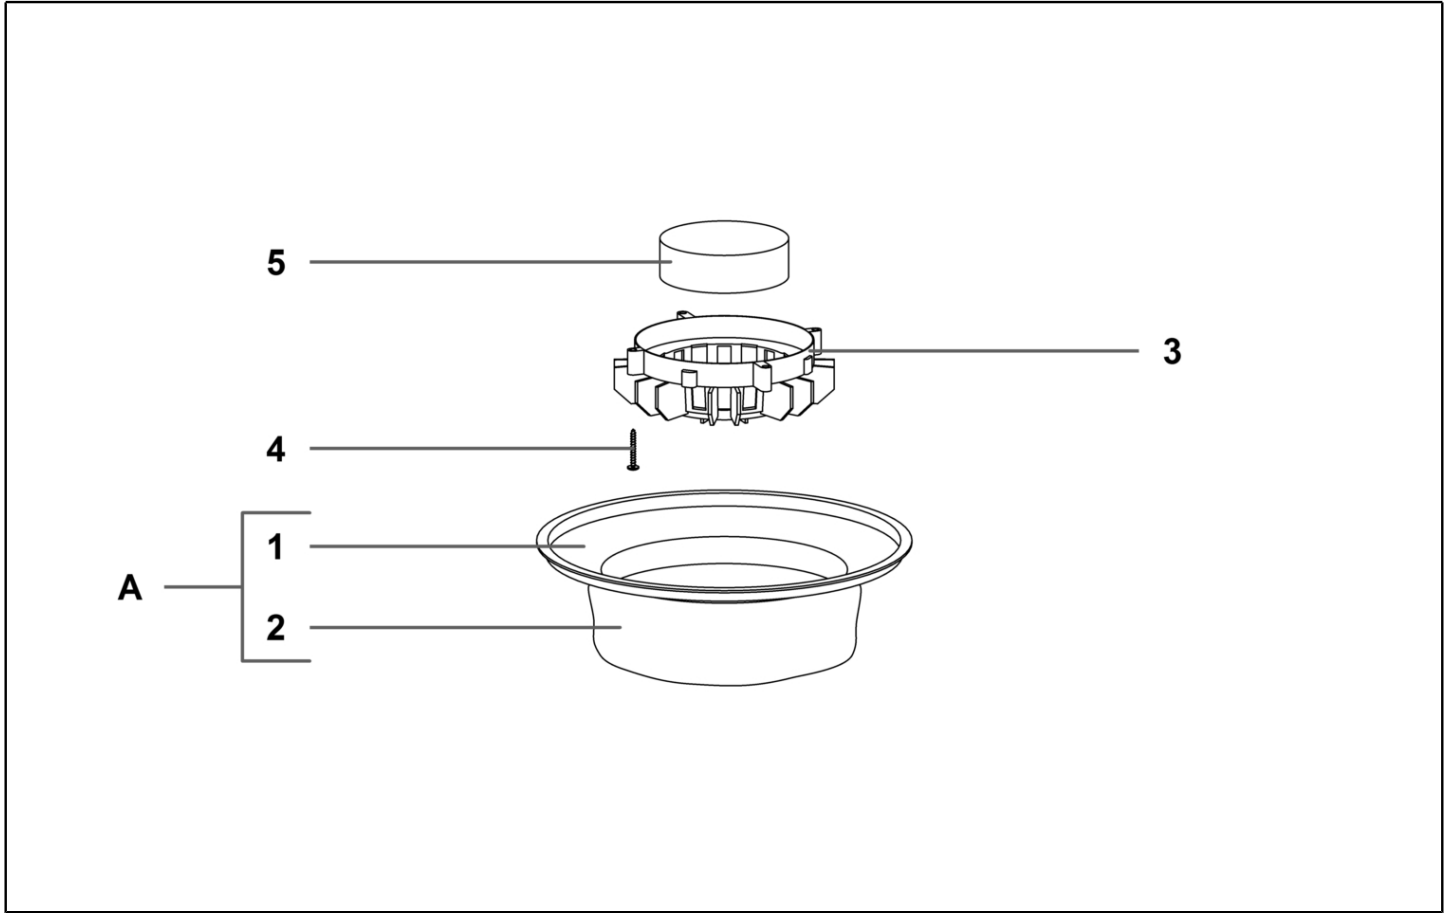

Ref. K	Part n.	Part n. 2	Description	Quantity	Validity		Price
					From	To	
A	MPVR09568		RING 500 W/POLY.FIL.H=75	1,00			--
0001	MPVR36522		FILTER RING 500	1,00			--
0002	FTDP00451		FILTER POLYESTER H=75 SAN	1,00			--
0003	MPVR28830		BASKET FOR FILTER P.	1,00			--
0004	VTVT71971		SCREW PAT TMT PHL 5X35 BLACK	4,00			--
0005	FTDP00481		FILTER PPI/20 D.115	1,00			--