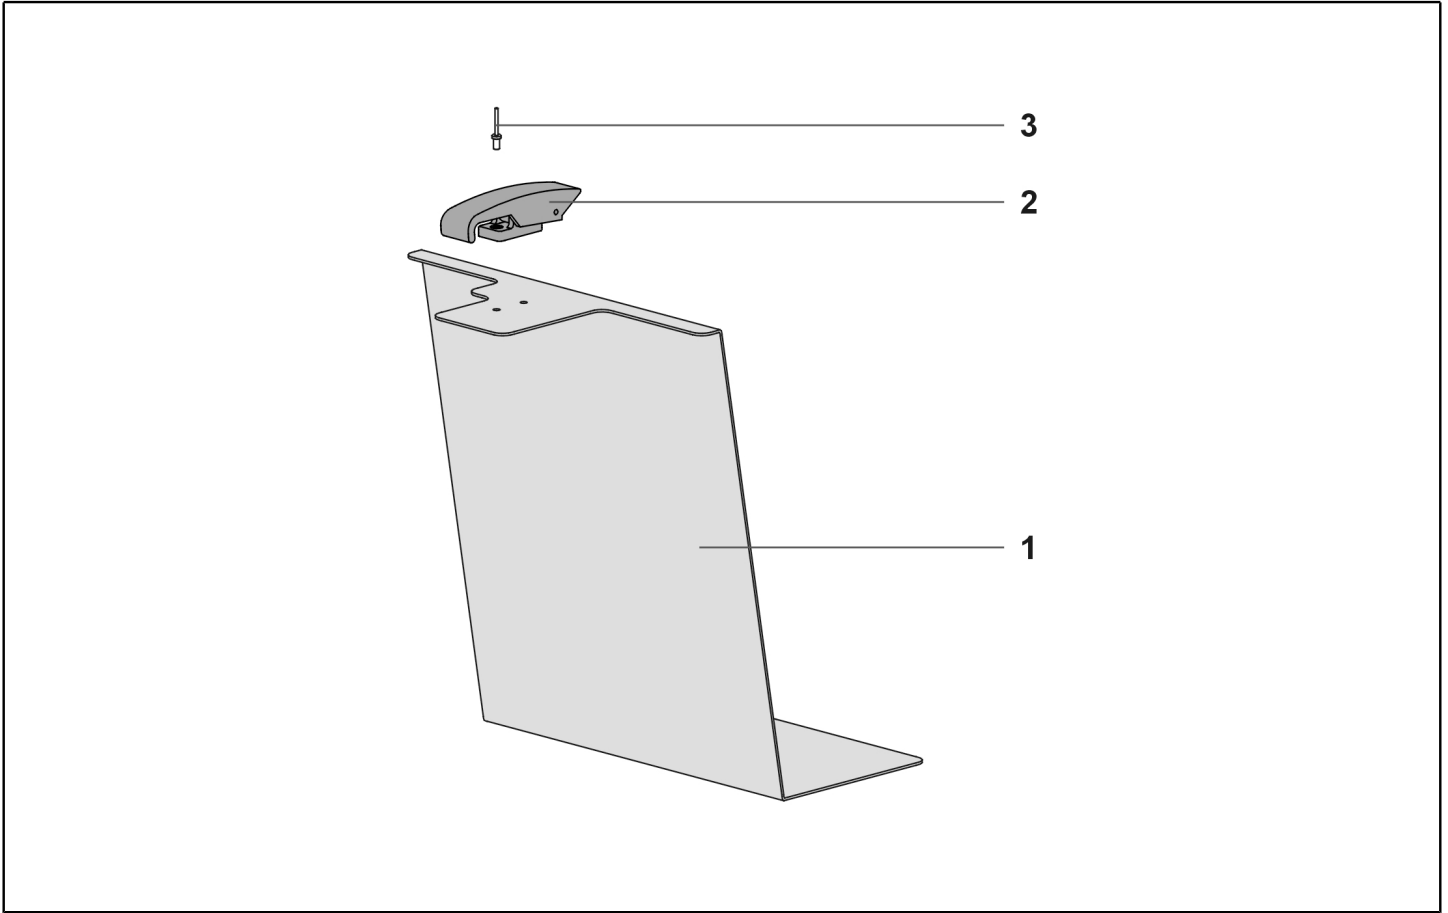

Ref. K	Part n.	Part n. 2	Description	Quantity	Validity		Price
					From	To	
0001	LAFN09541		WALL INOX PUMP SEPARATION SU	1,00			--
0002	CHVR28735		COMPLETE PLASTIC HOOK BLACK	1,00	15/02/2016		--
0003	VTVR71992		RIVET RIVET 4,8X17	2,00			--