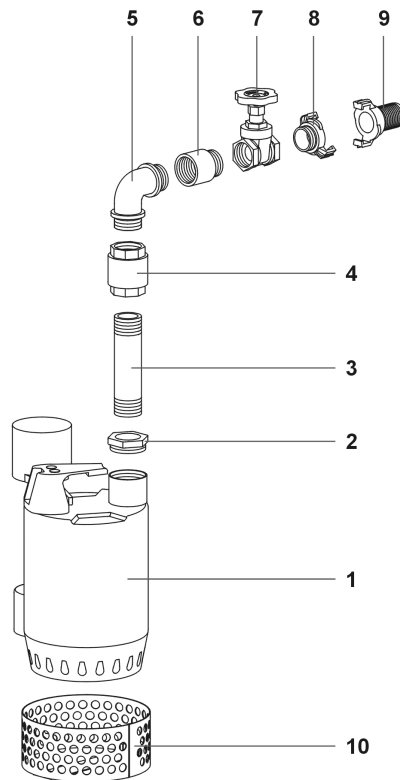

Ref. K	Part n.	Part n. 2	Description	Quantity	Validity		Price
					From	To	
0001	PPBP00078		SUMP PUMP GM- F1/50M-MF	1,00			--
0002	RCVR00960		REDUCTION HEXAGONAL 1.1/4"M-1"F OTT	1,00			--
0003	VTVT01282		SCREW OF EXTENSION OTT 1"X1	1,00			--
0004	VVAZ00019		RETAINING VALVE 1" CLAPET	1,00			--
0005	RCVR00865		BRASS ELBOW 90° 1" M-1" M	1,00			--
0006	RCVR00962		BRASS EXTENSION 1"F-1"M	1,00			--
0007	VVAZ00016		VALVE PORTCULLIS OTT 1" (F-F)	1,00			--
0008	RCIN00047		QUICK FITTING MASCHIO OTT 1"M	1,00			--
0009	RCIN00039		QUICK FITTING RAPID BRASS COUPL.FOR FIT	1,00			--
0010	LAFN08763		SMALL BASKET SUB INOX	1,00			--