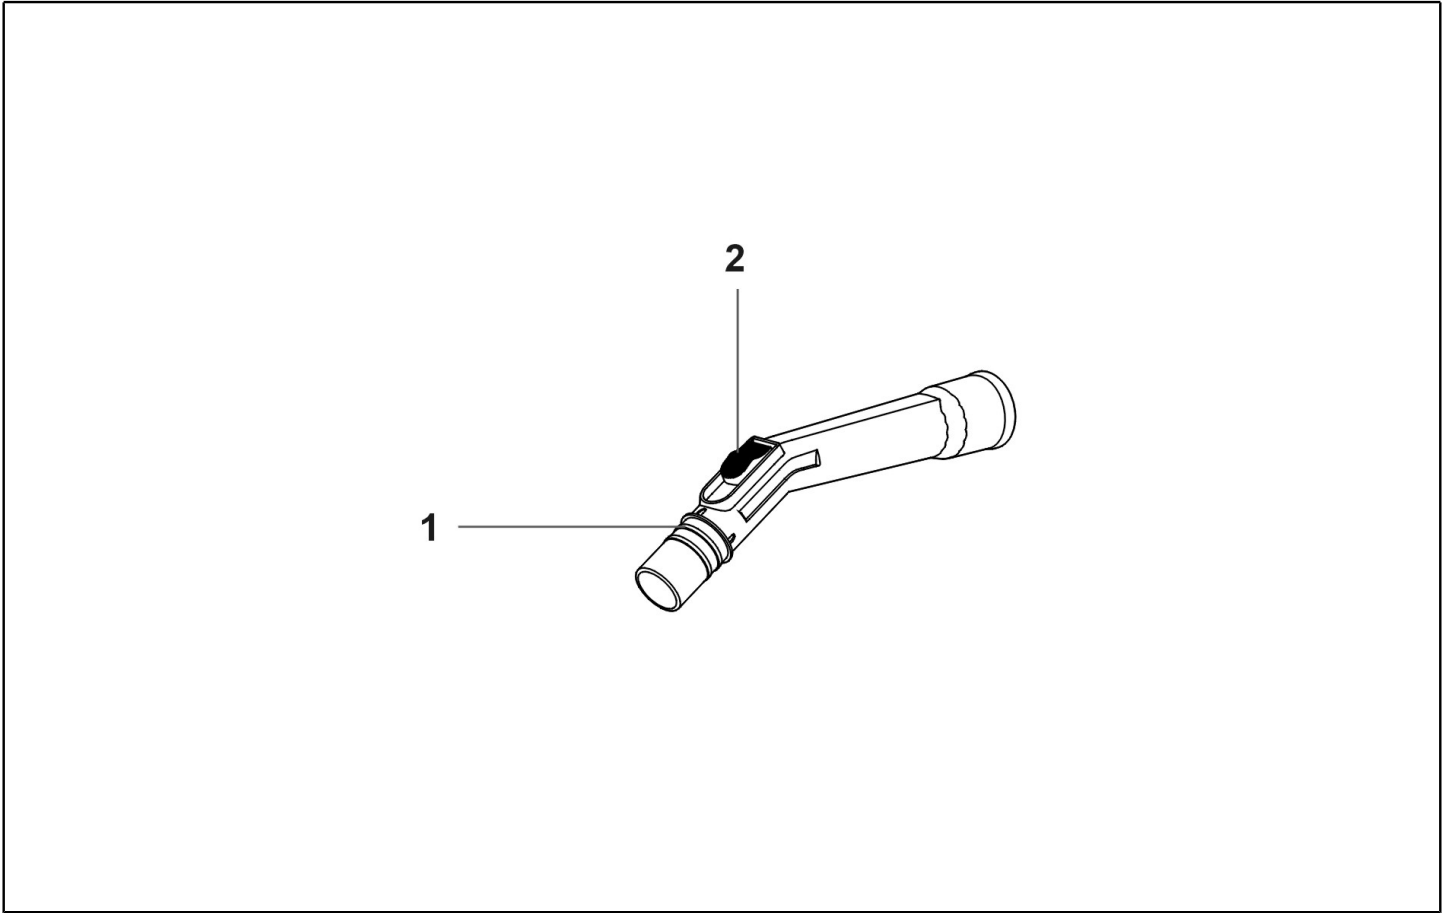

Ref. K	Part n.	Part n. 2	Description	Quantity	Validity		Price
					From	To	
0001	MPVR10505		CURVE PLAST DIA 38	1,00			--
0002	MPVR06762		PUSH BUTTON AIR REGULATION G5	1,00			--