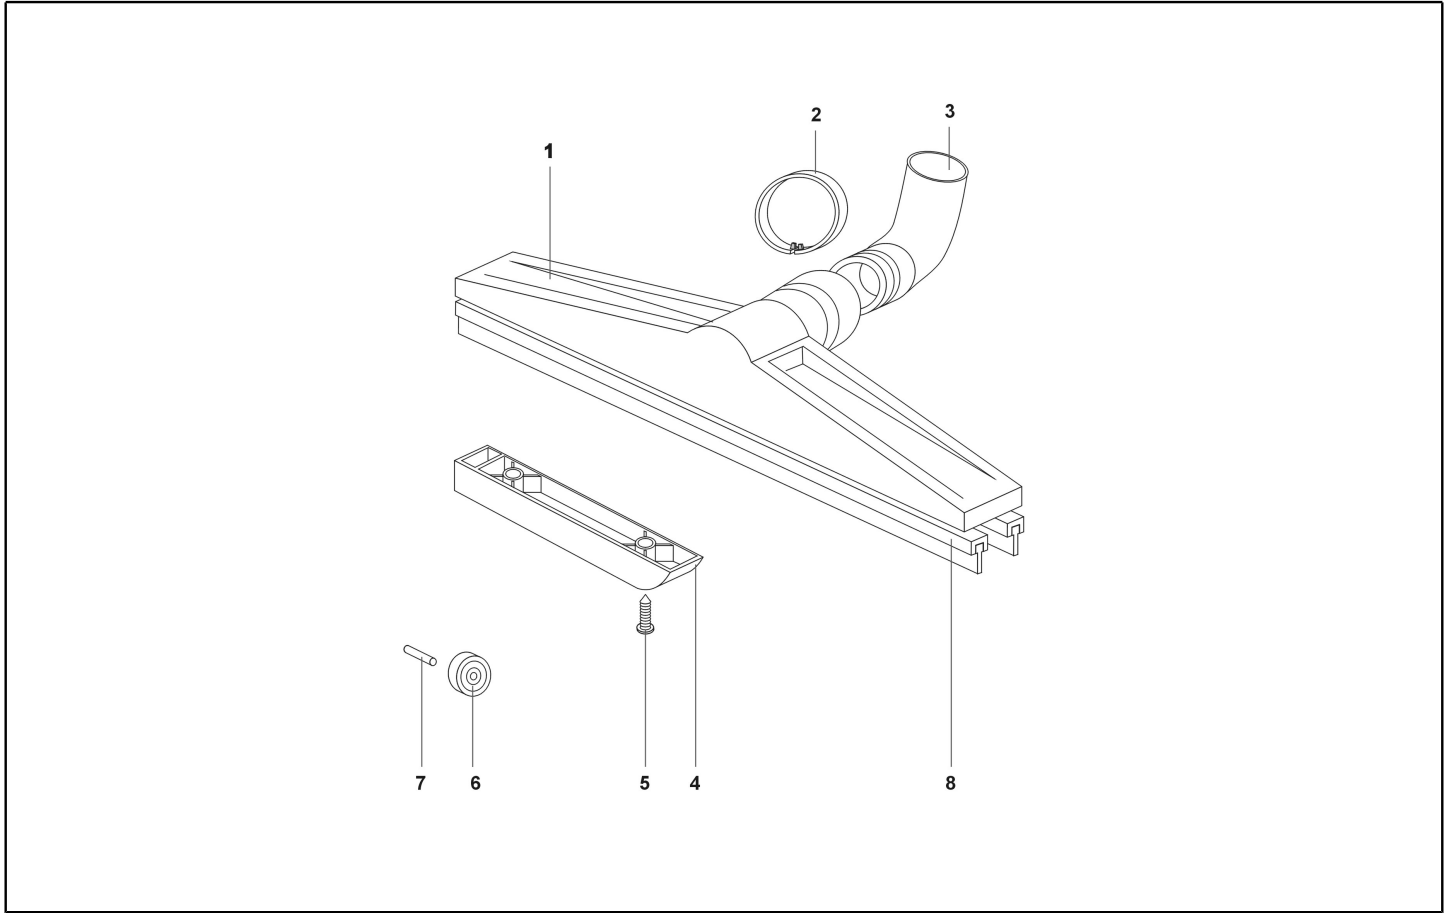

Ref. K	Part n.	Part n. 2	Description	Quantity	Validity		Price
					From	To	
0001	MPVR06726		BRUSH BODY 400	1,00			--
0002	MPVR49176		ELASTIC RING NUT BRUSH 400	1,00			--
0003	MPVR02289		BRUSH 400 ELBOW CLUTCH D.38	1,00			--
0004	MPVR06728		WHEEL HOLDER SUPPORT BRUSH 400	2,00			--
0005	VTVT01193		SCREW PAT TMT PHL 5X15 ZN BLACK	4,00			--
0006	RTRT87117		WHEEL D.25 BRUSH 300/400	2,00			--
0007	LAFN86068		PIVOT 5 X 17,5 ZN	2,00			--
0008	MPVR38641		GUIDE LIST W/WET L=395	2,00			--